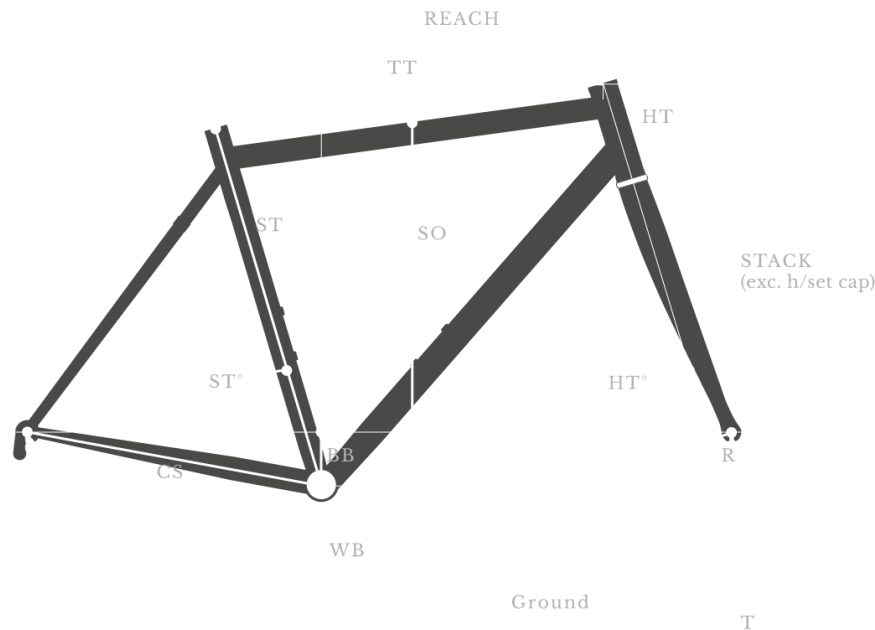

# Tempest C

# BOMBTRACK

- TT | Top Tube (effective horizontal)
- ST | Seat Tube (center to top)
- ST° | Seat Tube angle
- HT | Head Tube
- HT° | Head Tube angle
- CS | Chain Stay
- WB | Wheel Base
- R | Rake/Offset
- T | Trail

## GEOMETRY

	S	M	L	XL
Frame size	S	M	L	XL
Seat Tube Length (C-T, mm)	500	540	580	600
Horizontal TT length (mm)	525	545	575	589
Seat Angle (°)	75	74	73	73
Head Angle (°)	72	73	74	74
Headtube Length (mm)	115	140	175	195
BB Drop (mm)	72	69	69	69
Chainstay Length (mm)	415	415	415	415
Fork Offset (mm)	45	45	45	45
Trail (mm)	62	56	53	53
Wheelbase Length (mm)	982	985	1005	1014
Standover (mm, center tt - ground)	751	774	810	828
Reach (mm)	381	384	398	401
Stack (mm)	518	543	578	597
Front Center (mm)	578	580	600	608
Axle to Crown (mm)	368	368	368	368